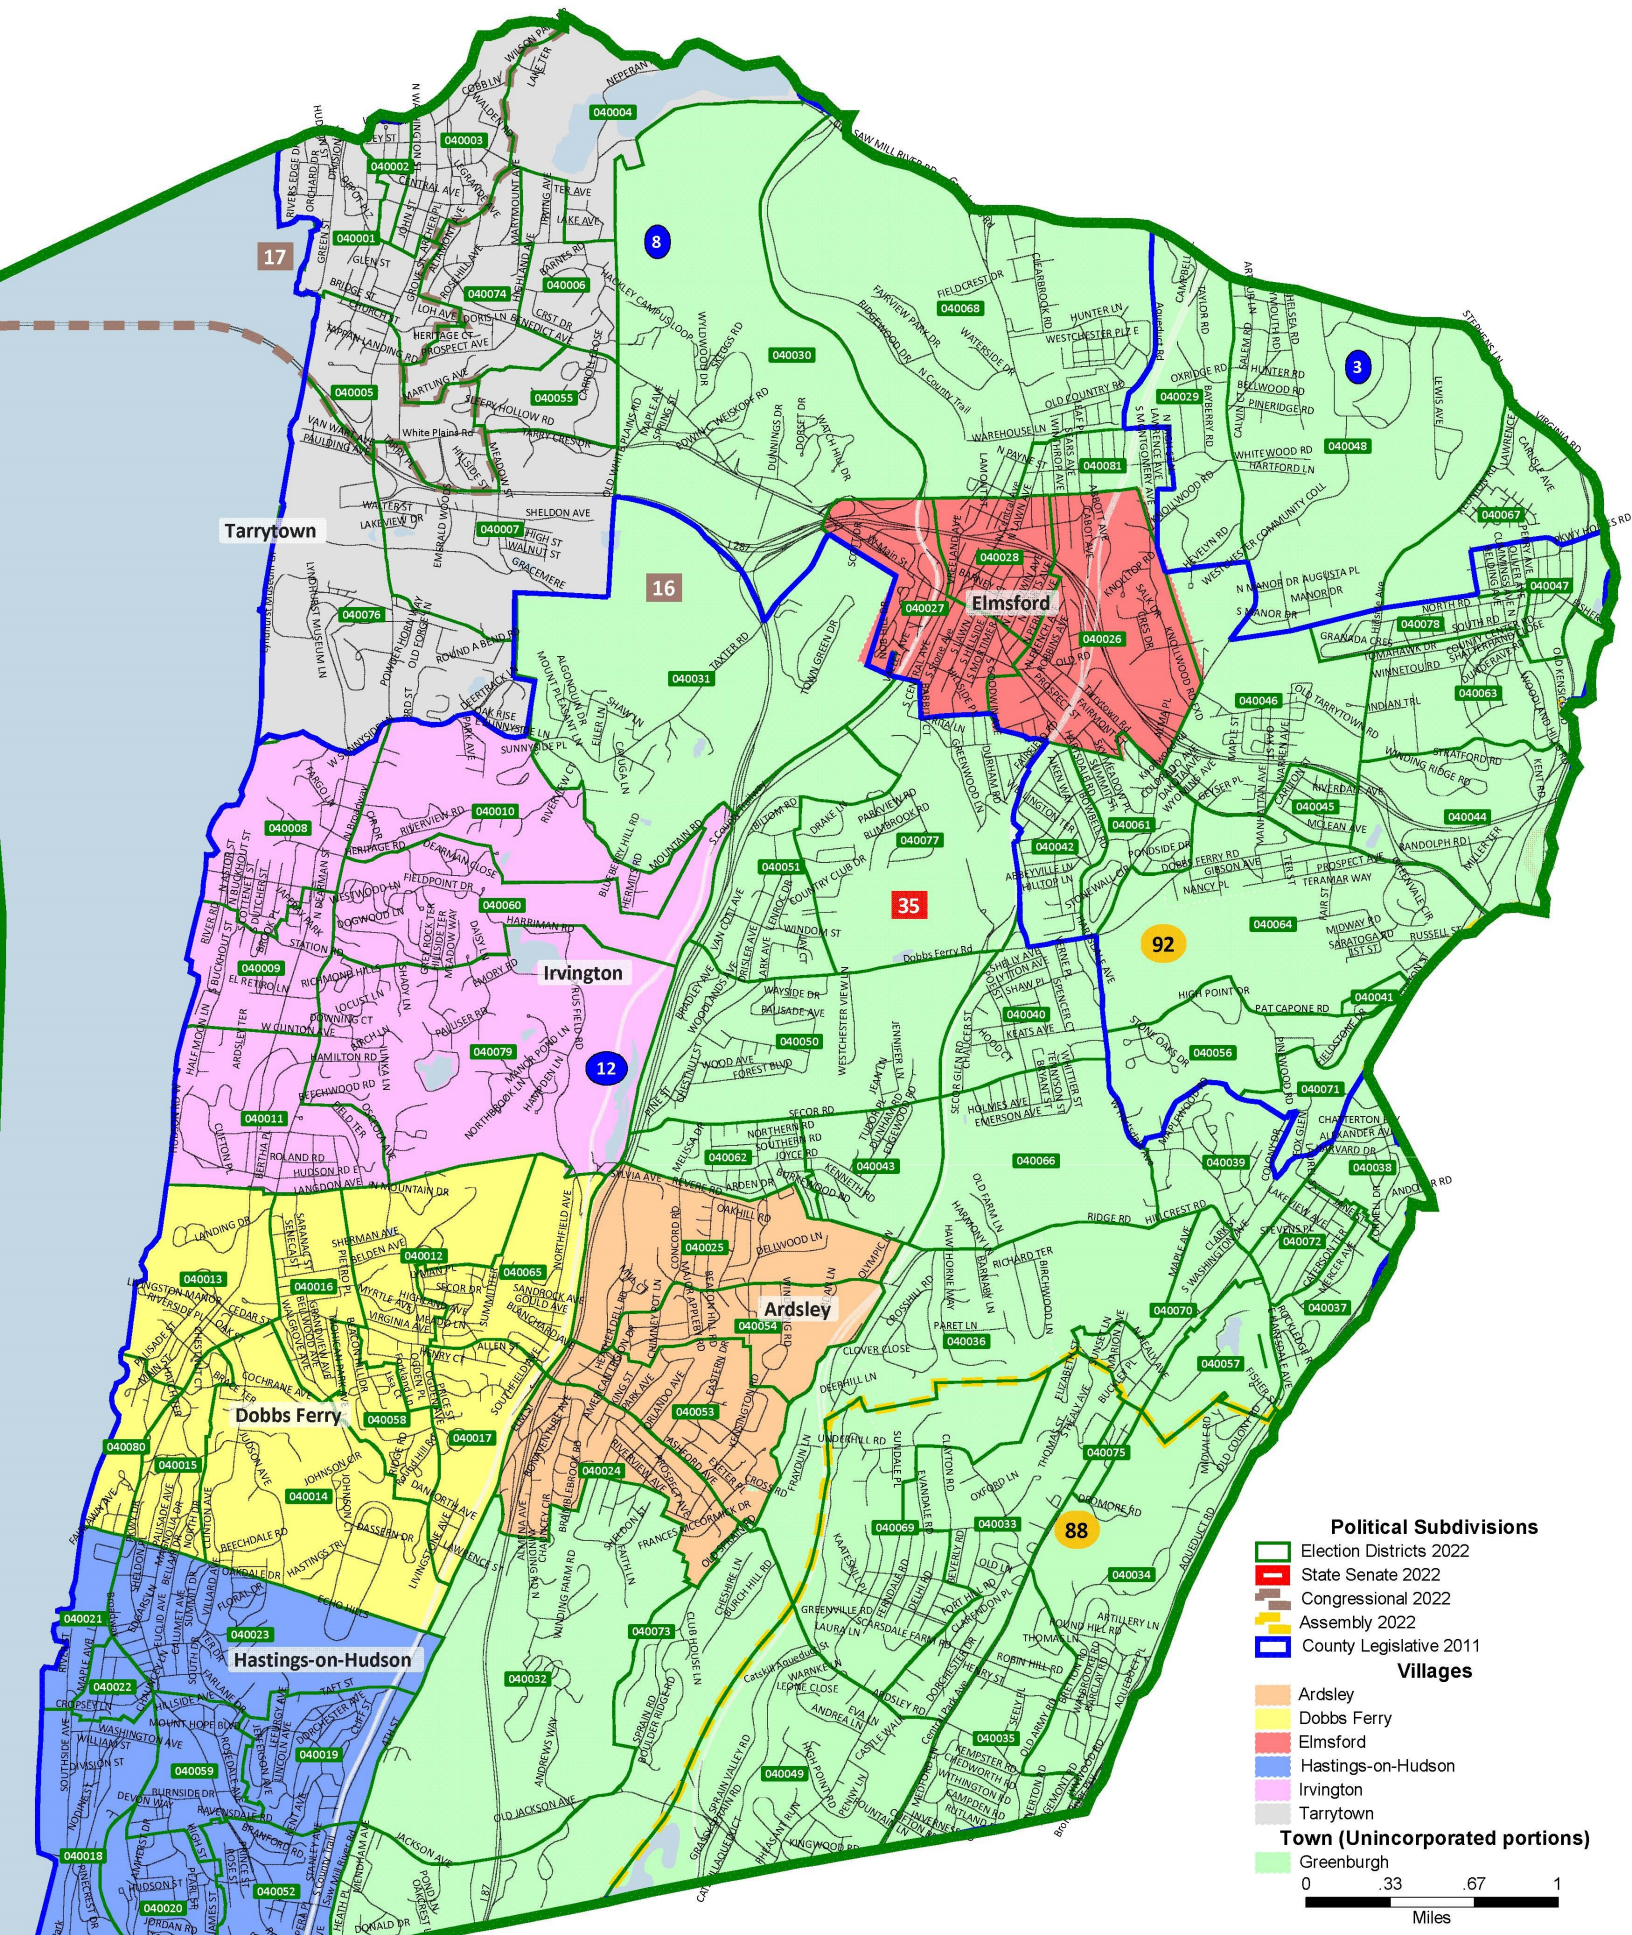

Greenburgh NY - 2022 Political Subdivisions

Political Subdivisions

- Election Districts 2022
- State Senate 2022
- Congressional 2022
- Assembly 2022
- County Legislative 2011

Villages

- Ardsley
- Dobbs Ferry
- Elmsford
- Hastings-on-Hudson
- Irvington
- Tarrytown

Town (Unincorporated portions)

- Greenburgh

0 .33 .67 1
Miles

We, the Board of Elections, have reviewed this map and hereby approve that all adopted Election District boundaries pertaining to Local, County Legislative, State Assembly and Senate, and U.S. Congressional districts are current and accurate as shown.